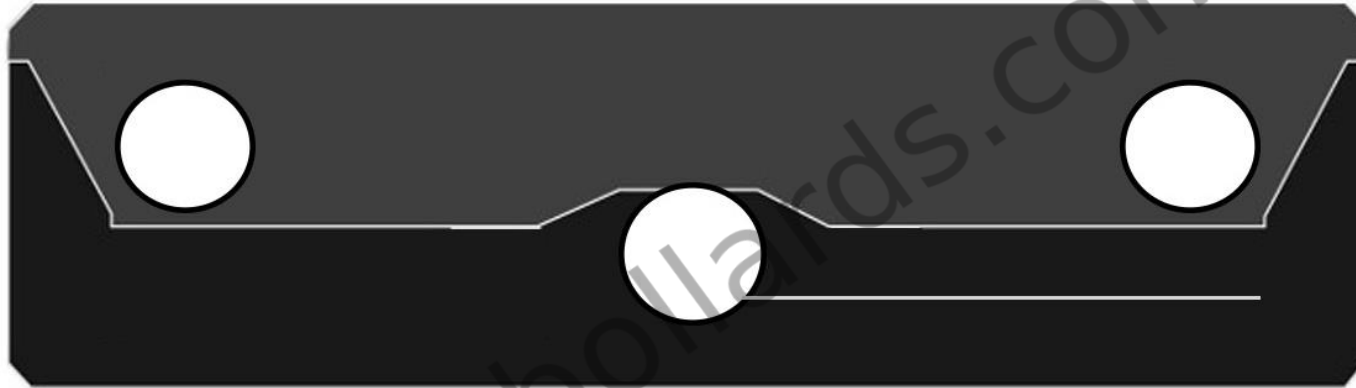

Centurion Gate Keeper Shallow & Surface Mounted HVM Sliding Bollard System AB-MRS220-PAS68-IWA14 -3

Specifications	
Height	1110mm
Diameter	220mm
Opening Size	2785mm
Overall Length	4090mm
Material	Stainless Steel
Operation	Manual and Automatic (2 Fixed + 1 Sliding)

Centurion Gate Keeper Shallow & Surface Mounted HVM Sliding Bollard System AB-MRS220-PAS68-IWA14 -3

australianbollards.com.au