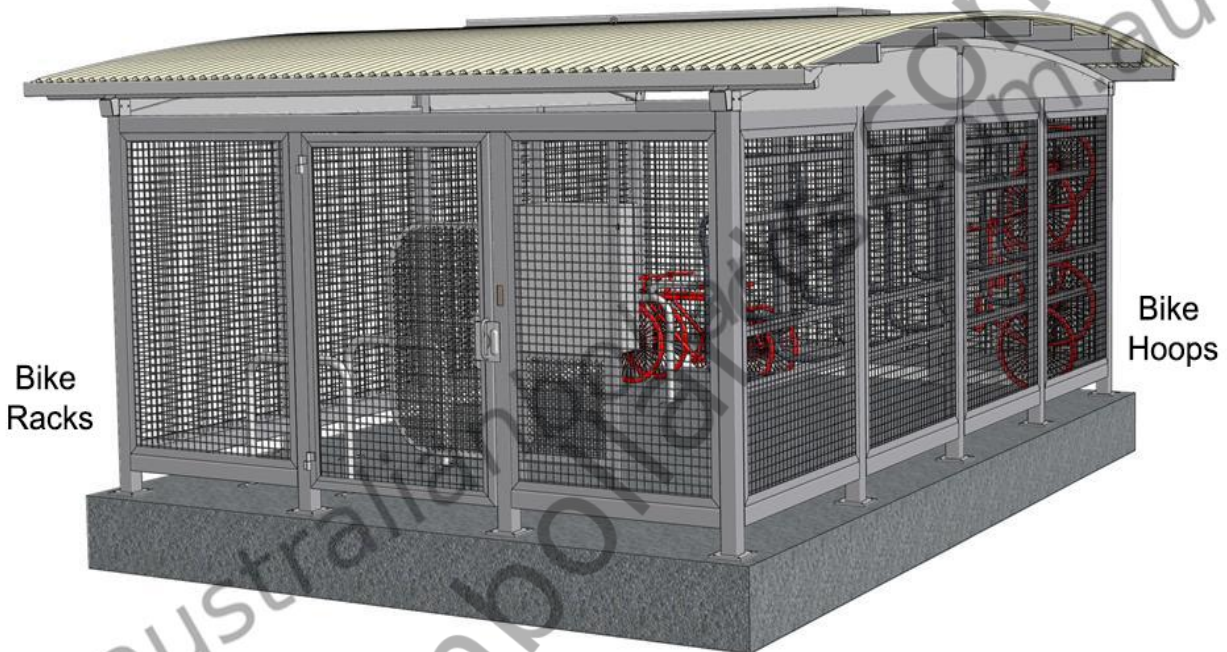

# NED KELLY BIKE SHELTERS AB-BS

## Ned Kelly Bike Shelters

Bike  
Racks

Bike  
Hoops

**Keeping your Bike Ned Kelly safe**

## AB-BS

Height	2870mm
Length	6700mm
Width	4500mm
Material	Galvanized Steel
Capacity	Up to 30 Bike Space Enclosure.
Bike Rack Options	Flat Top/Hoop Top/Ned Kelly/Key Shaped Designer Bike Racks
Additional Notes	Australian Bollards - Bike Shelters protects bicycles and cyclist from different elements. It clearly defines the bicycle parking area and are installed in Universities, Schools, Bus Interchanges, Railway Stations, Workplaces, Shopping Centers and many other private and commercial places.