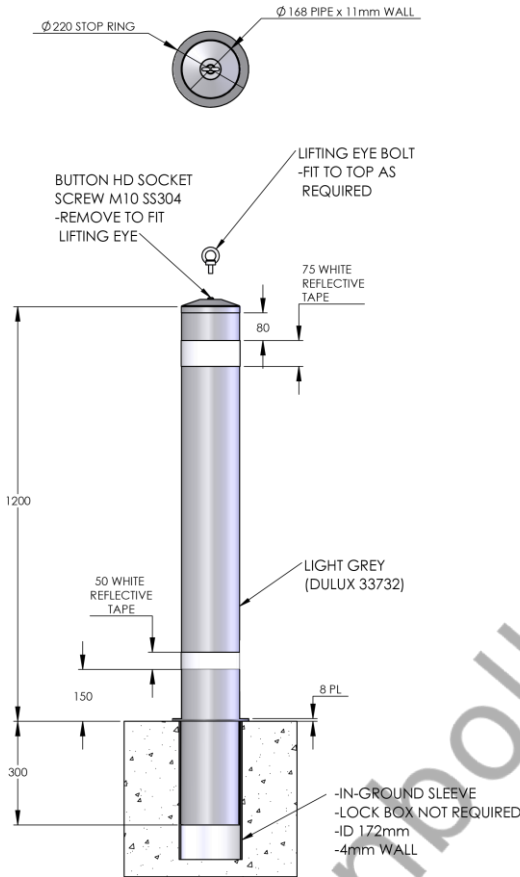

## AB-HI168-AMPOL

<b>DIA</b>	<b>168mm</b>
<b>Height</b>	<b>1500mm</b>
<b>Material</b>	<b>Powder Coated in Gloss White</b>
<b>Installation</b>	<b>Sub-Surface Mounted. Removable.</b>
<b>Additional Notes</b>	<b>Bollard Comes with lifting Eye Bolt &amp; Branded Reflective Tape.</b>