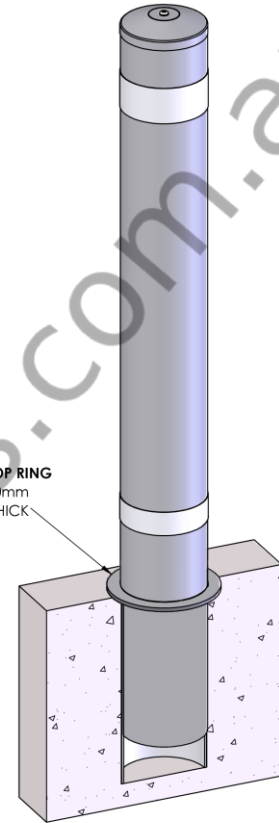

# Ampol Bollards

## AB-HI168-AMPOL

<b>DIA</b>	<b>168mm</b>
<b>Height</b>	<b>1500mm</b>
<b>Material</b>	<b>Powder Coated in Gloss White</b>
<b>Installation</b>	<b>Sub-Surface Mounted. Removable.</b>
<b>Additional Notes</b>	<b>Bollard Comes with lifting Eye Bolt &amp; Branded Reflective Tape.</b>