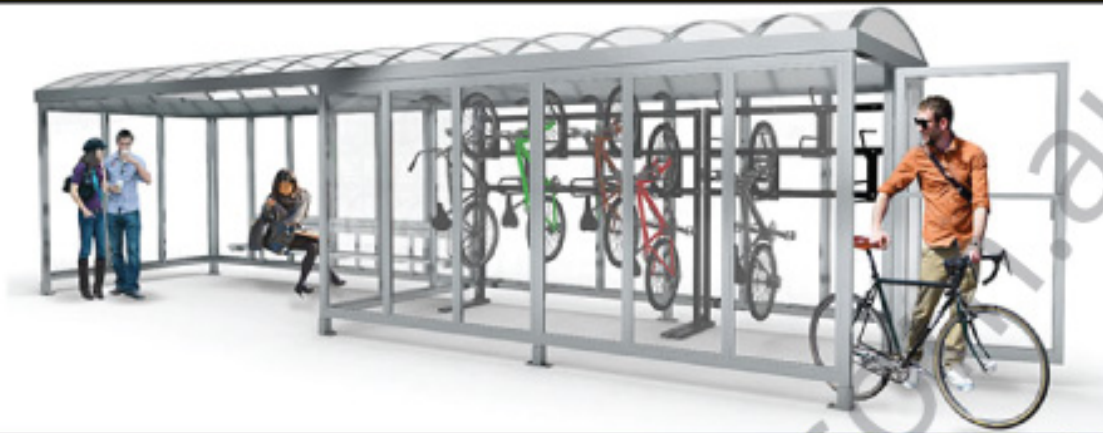

Ned Kelly PeaPod Parkiteer Bike Shelters Combo

The Ned Kelly Peapod Parkiteer Bike Shelters a slim, locking and weatherproof bike shelter can park 10 bikes.

Views

Front

Side

Top

Specs

Width	Height	Length
2260.6 mm	2794 mm	8839.2 mm