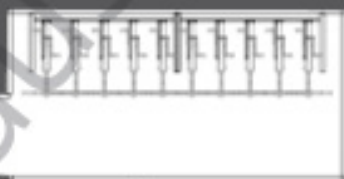

Ned Kelly PeaPod

Parkiteer Bike Shelters

Barrel Roof

The Ned Kelly Peapod Parkiteer Bike Shelters a slim, locking and weatherproof bike shelter can park 10 bikes.

Views

Front

Side

Top

Specs

| Width | Height | Length |
|-----------|---------|-----------|
| 2260.6 mm | 2794 mm | 4457.7 mm |

AUSTRALIANBOLLARDS.COM.AU

+613 9459 3488