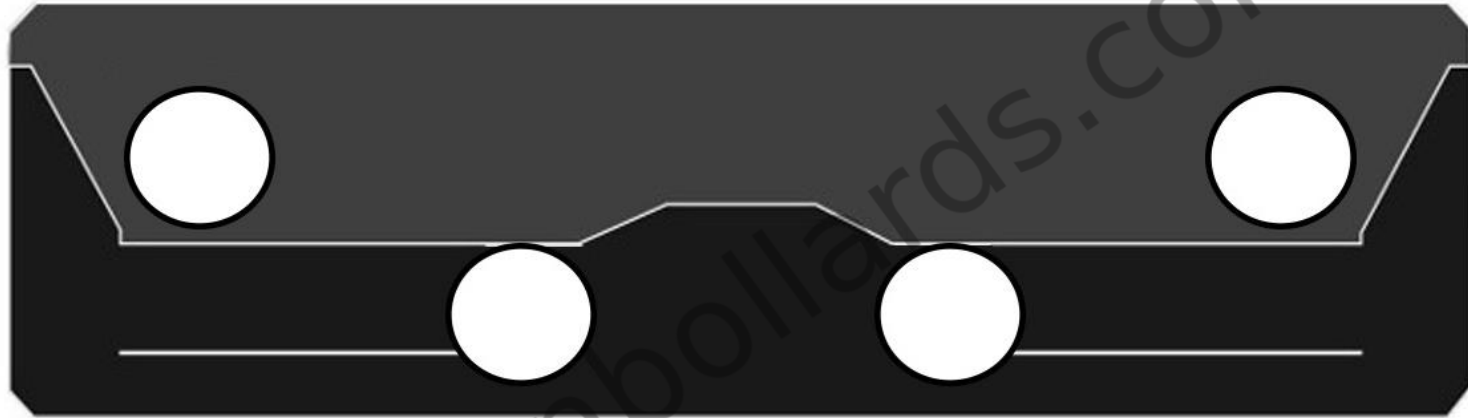

Centurion Gate Keeper Shallow & Surface Mounted HVM Sliding Bollard System AB-MRS220-PAS68-IWA14 -4

Specifications	
Height	1110mm
Diameter	220mm
Opening Size	4075mm
Overall Length	5610mm
Material	Stainless Steel
Operation	Manual and Automatic (2 Fixed and 2 Sliding)

**Centurion Gate Keeper
Shallow & Surface Mounted HVM Sliding Bollard System
AB-MRS220-PAS68-IWA14 -4**

australianbollards.com.au