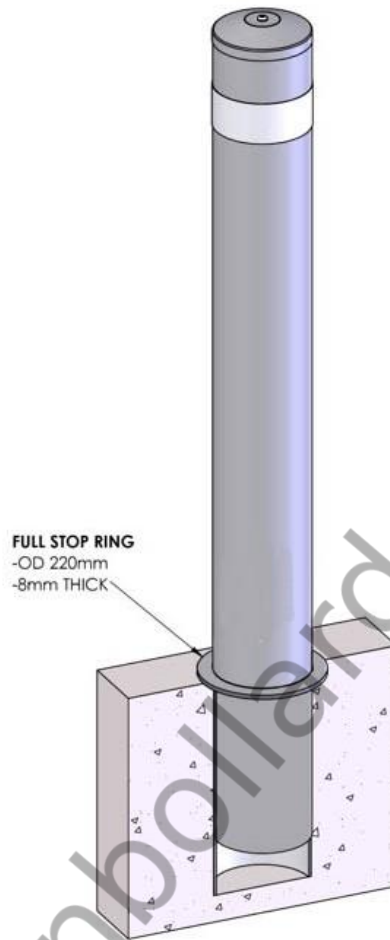

7-11 Bollards

AB-HI168-7-11

DIA	168mm
Height	1500mm
Material	Powder Coated in Light Grey
Installation	Sub-Surface Mounted. Removable.
Additional Notes	Bollard Comes with Branded Reflective Tape.