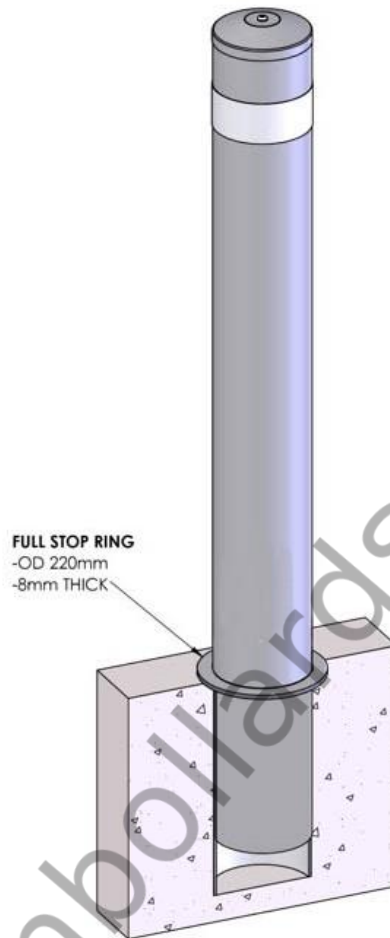

Caltex Bollards

AB-HI168-1500G

DIA	168mm
Height	1500mm
Material	Powder Coated in Light Grey
Installation	Sub-Surface Mounted. Removable.
Additional Notes	Bollard Comes with Branded Reflective Tape.