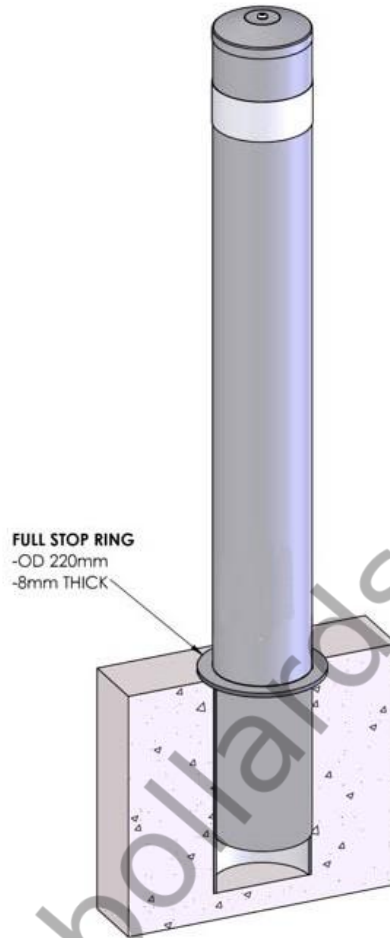

Mobil Bollards

AB-HI168-MOBIL

DIA	168mm
Height	1500mm
Material	Powder Coated in Light Grey
Installation	Sub-Surface Mounted. Removable.
Additional Notes	Bollard Comes with Branded Reflective Tape.