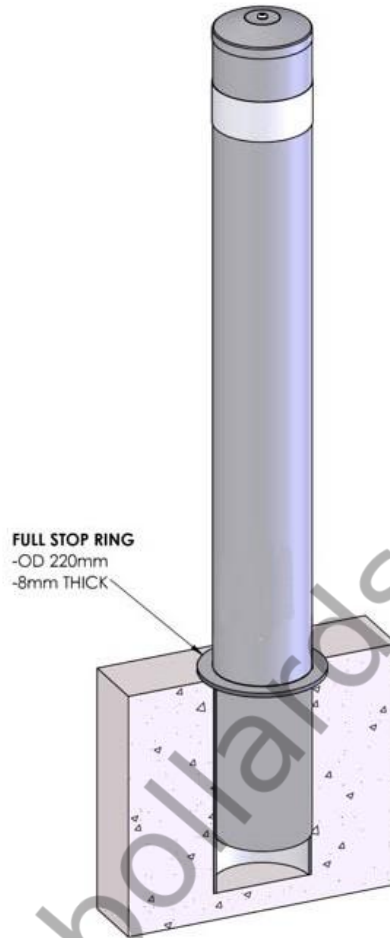

# BP Bollard AB-HI168-BP

<b>DIA</b>	<b>168mm</b>
Height	1500mm
Material	Powder Coated in Light Grey
Installation	Sub-Surface Mounted. Removable.
Additional Notes	Bollard Comes with Branded Reflective Tape.