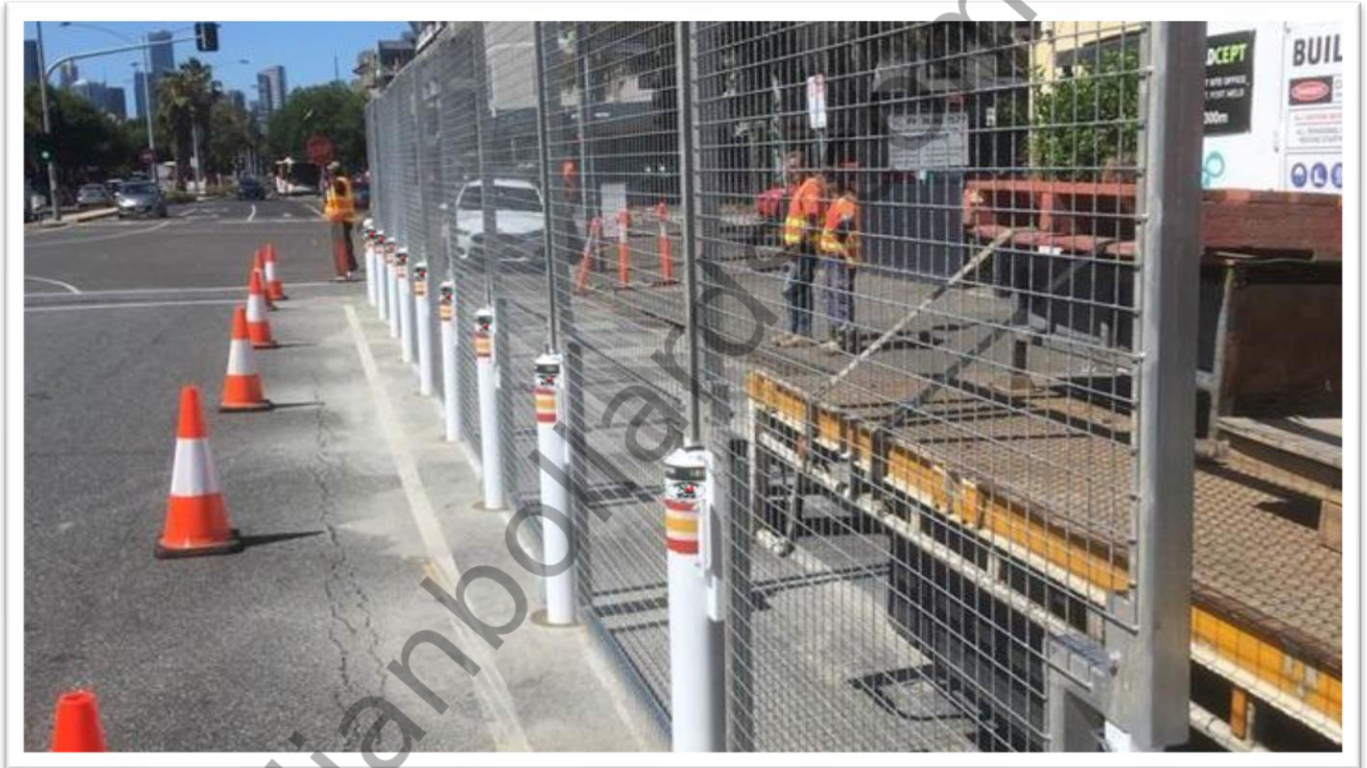

# Energy Absorbing Bollards AB-EAB – Galvanized Metal Fence

**AB-EAB – Energy Absorbing Bollards with metal fence and  
AB-FD300-Solar powered flashing Amber LED on the head.**