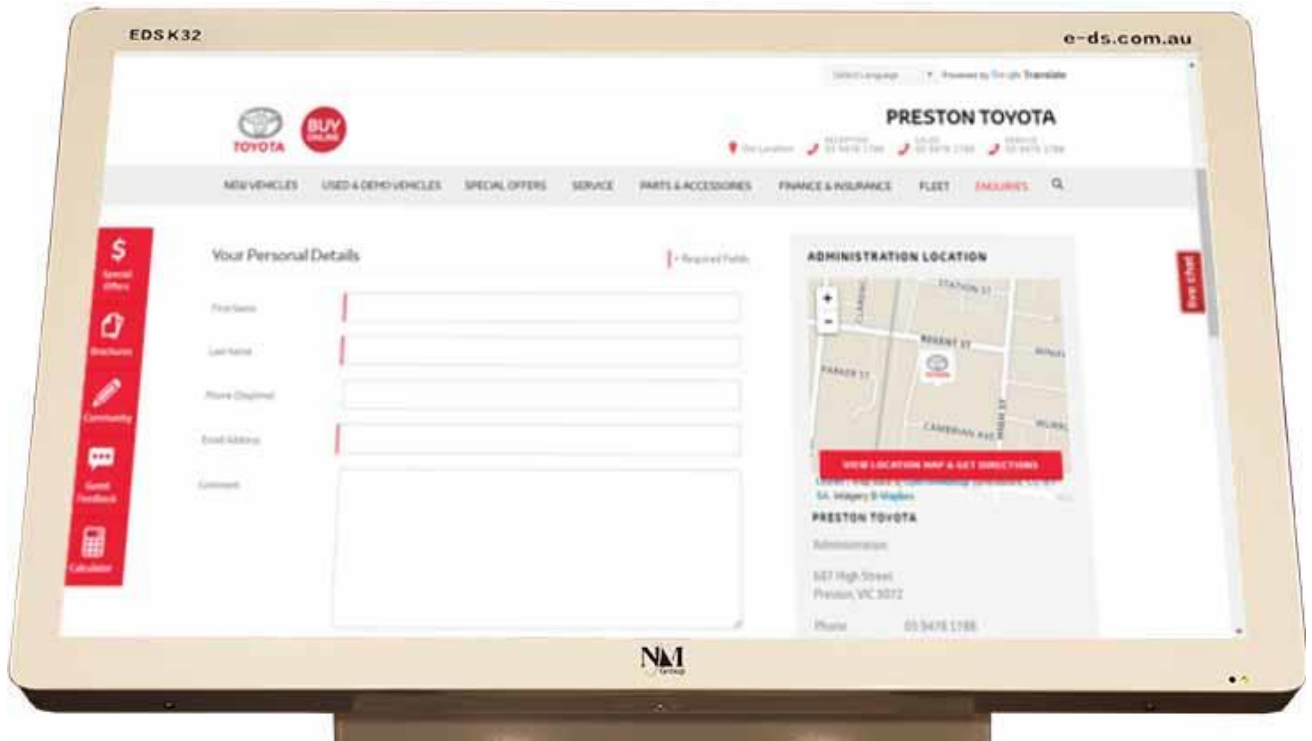

Toyota Showroom Kiosk EDS-K32

- Wireless internet connection
- Customisable interactive interface
- Browse and share information
- Unified touchscreen sales assistance

Toyota Showroom Kiosk EDS-K32

- 32" multi-point touch screen
- Windows OS
- Wireless connectivity
- High-definition graphics
- Customer retention interfacing
- Information storage, newsletter and call-back capabilities