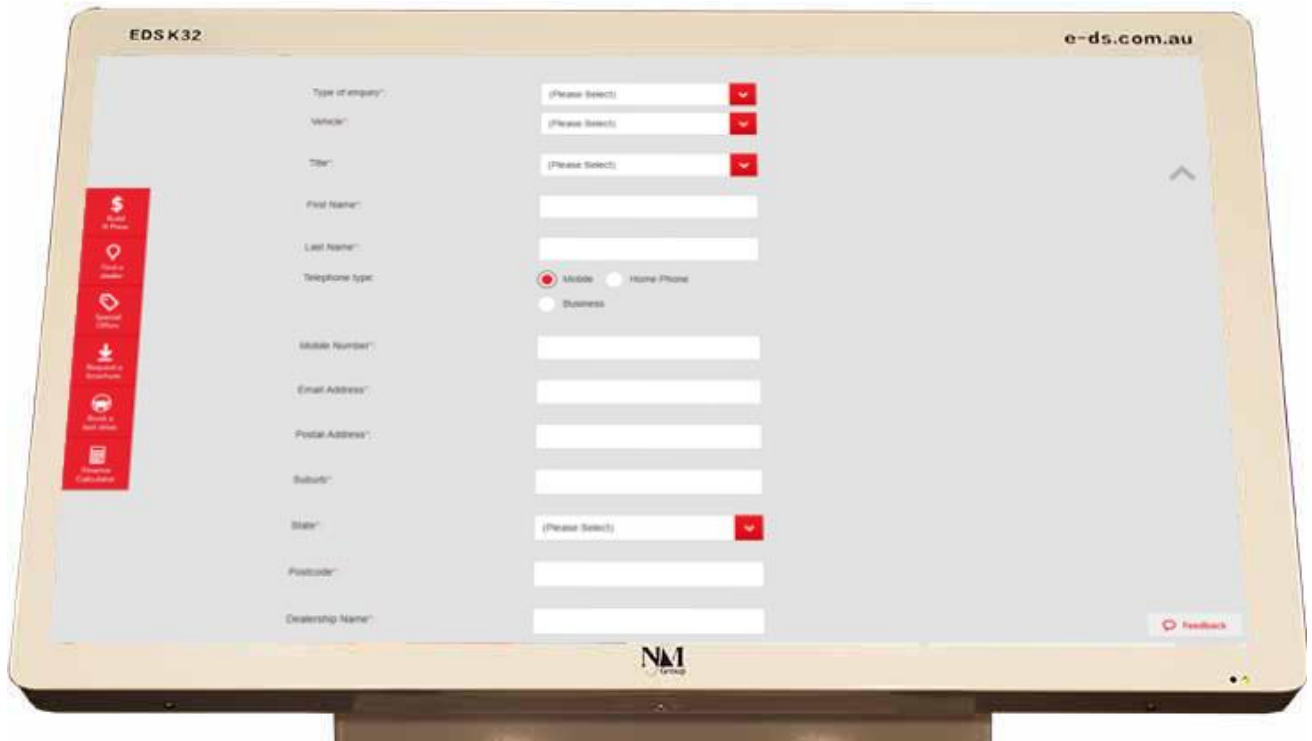

# Mitsubishi Showroom Kiosk EDS-K32

- Wireless internet connection
- Customisable interactive interface
- Browse and share information
- Unified touchscreen sales assistance

# Mitsubishi Showroom Kiosk EDS-K32

- 32" multi-point touch screen
- Windows OS
- Wireless connectivity
- High-definition graphics
- Customer retention interfacing
- Information storage, newsletter and call-back capabilities