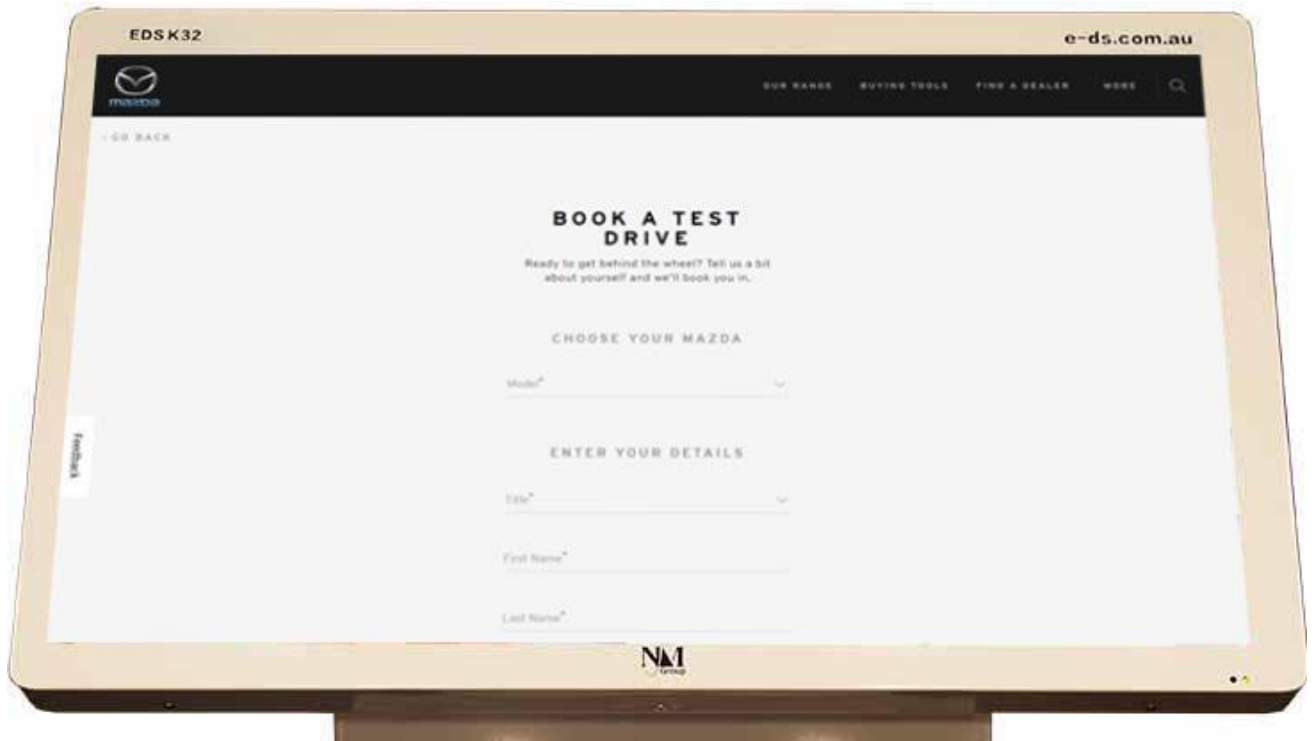

Mazda Showroom Kiosk EDS-K32

- Wireless internet connection
- Customisable interactive interface
- Browse and share information
- Unified touchscreen sales assistance

Mazda Showroom Kiosk EDS-K32

- 32" multi-point touch screen
- Windows OS
- Wireless connectivity
- High-definition graphics
- Customer retention interfacing
- Information storage, newsletter and call-back capabilities