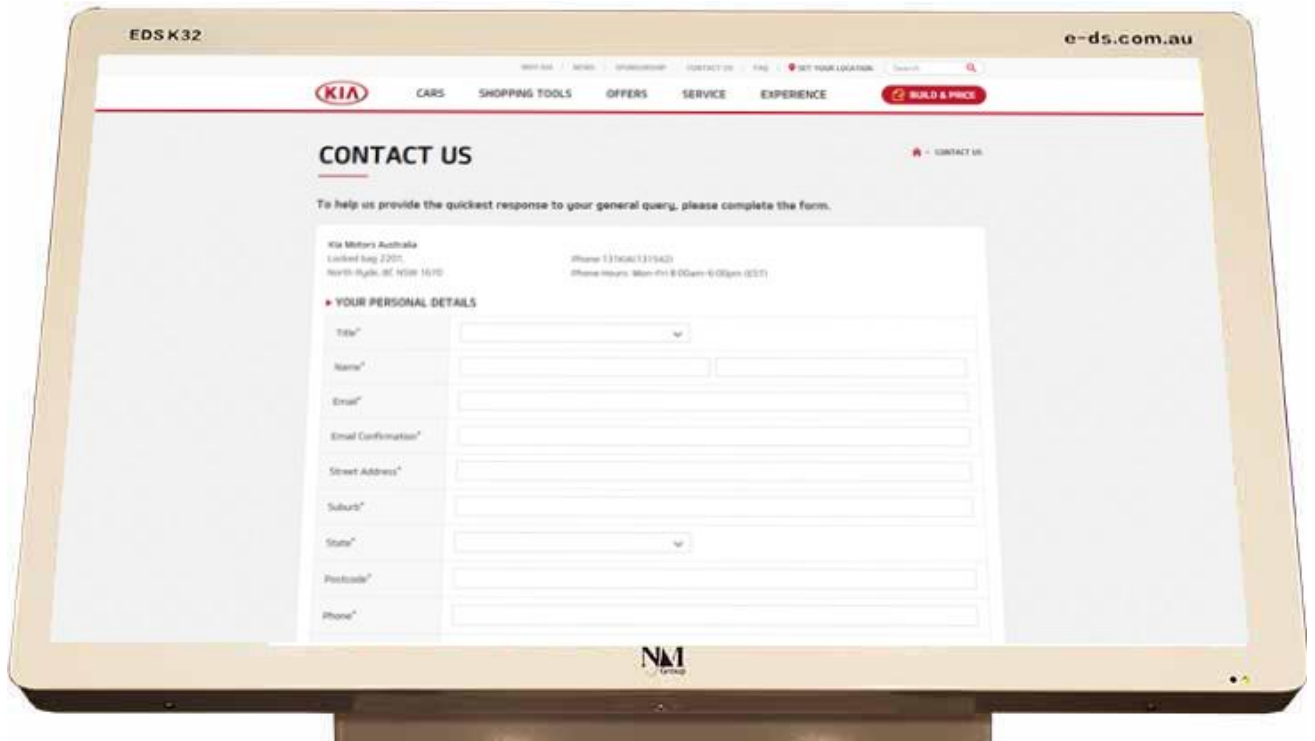

KIA Showroom Kiosk EDS-K32

- Wireless internet connection
- Customisable interactive interface
- Browse and share information
- Unified touchscreen sales assistance

KIA Showroom Kiosk EDS-K32

- 32" multi-point touch screen
- Windows OS
- Wireless connectivity
- High-definition graphics
- Customer retention interfacing
- Information storage, newsletter and call-back capabilities