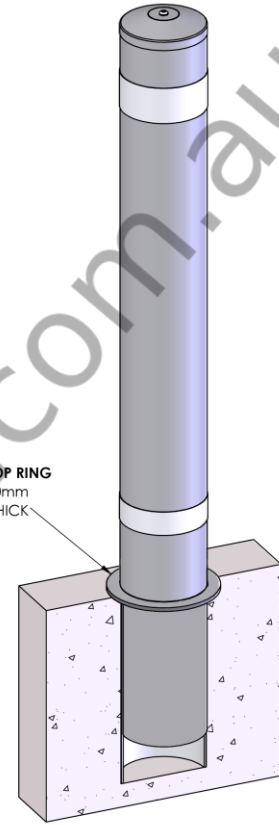

# Shell Bollards

## AB-HI168-SHELL

|                  |  |
|------------------|--|
| DIA              | 168mm  |
| Height           | 1500mm   |
| Material         | Powder Coated in Light Grey (DULUX 33732)                      |
| Installation     | Sub-Surface Mounted. Removable.                                |
| Additional Notes | Bollard Comes with lifting Eye Bolt & Branded Reflective Tape. |