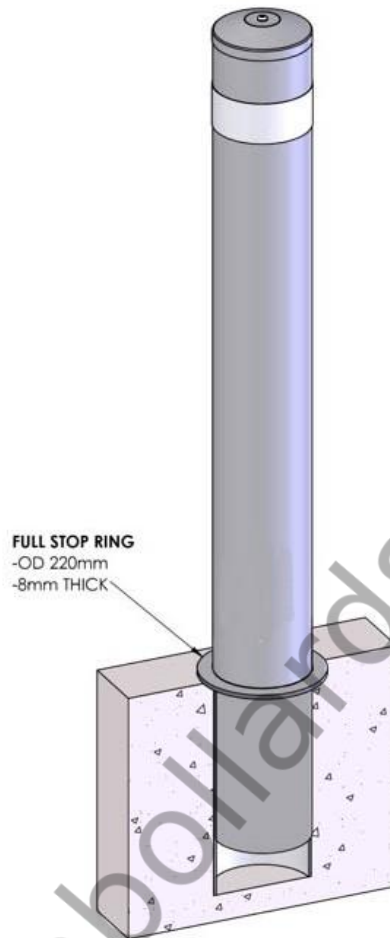

# Shell Bollards

## AB-HI168-SHELL

<b>DIA</b>	<b>168mm</b>
Height	1500mm
Material	Powder Coated in Gloss White
Installation	Sub-Surface Mounted. Removable.
Additional Notes	Bollard Comes with Branded Reflective Tape.