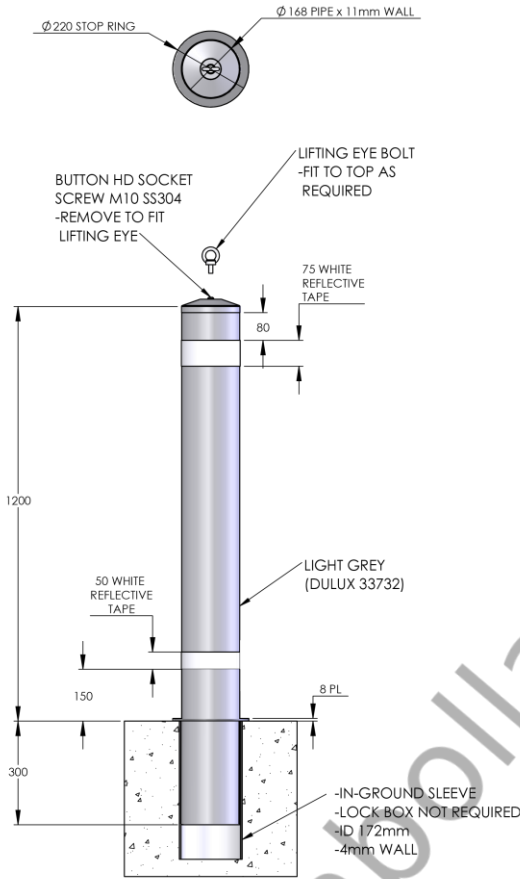

# Shell Bollards

## AB-HI168-SHELL

|                  |  |
|------------------|--|
| DIA              | 168mm  |
| Height           | 1500mm   |
| Material         | Powder Coated in Light Grey (DULUX 33732)                      |
| Installation     | Sub-Surface Mounted. Removable.                                |
| Additional Notes | Bollard Comes with lifting Eye Bolt & Branded Reflective Tape. |