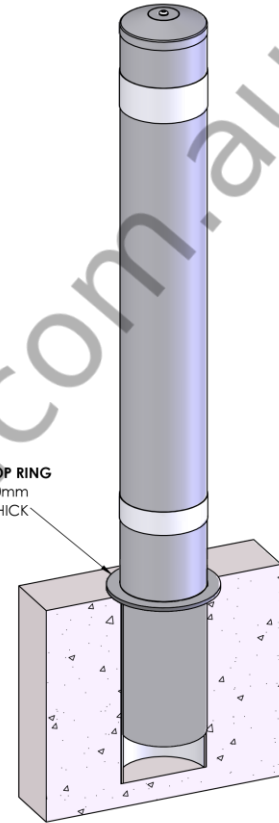

Mobil Bollards

AB-HI168-MOBIL

DIA	168mm
Height	1500mm
Material	Powder Coated in Light Grey (DULUX 33732)
Installation	Sub-Surface Mounted. Removable.
Additional Notes	Bollard Comes with lifting Eye Bolt & Branded Reflective Tape.