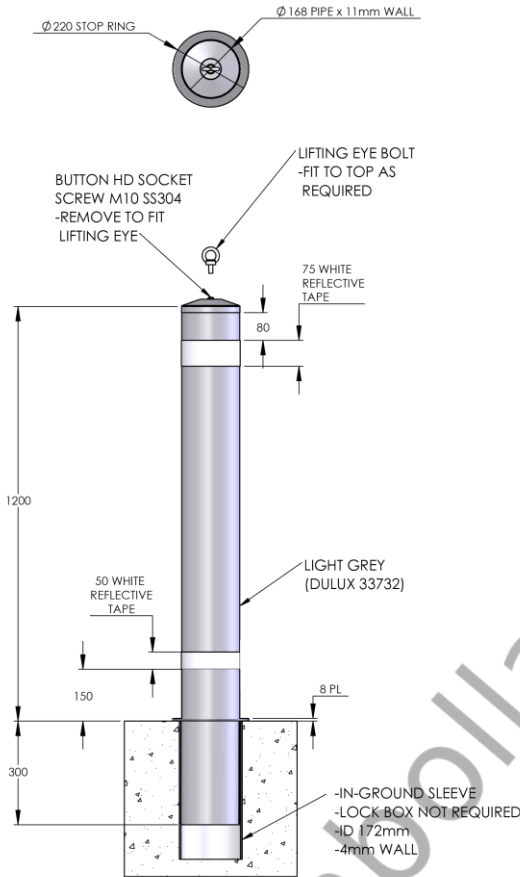

Mobil Bollards

AB-HI168-MOBIL

DIA	168mm
Height	1500mm
Material	Powder Coated in Light Grey (DULUX 33732)
Installation	Sub-Surface Mounted. Removable.
Additional Notes	Bollard Comes with lifting Eye Bolt & Branded Reflective Tape.