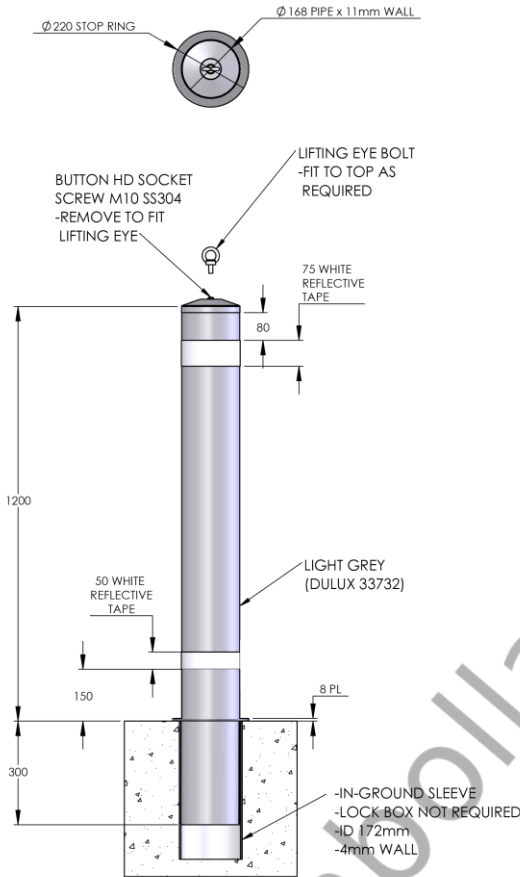

BP Bollards

AB-HI168-BP

DIA	168mm
Height	1500mm
Material	Powder Coated in Light Grey (DULUX 33732)
Installation	Sub-Surface Mounted. Removable.
Additional Notes	Bollard Comes with lifting Eye Bolt & Branded Reflective Tape.