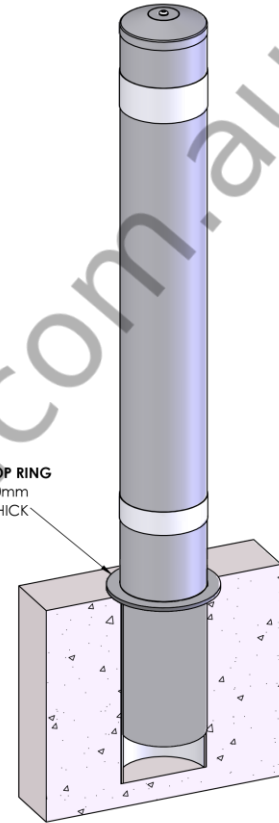

BP Bollards

AB-HI168-BP

DIA	168mm
Height	1500mm
Material	Powder Coated in Light Grey (DULUX 33732)
Installation	Sub-Surface Mounted. Removable.
Additional Notes	Bollard Comes with lifting Eye Bolt & Branded Reflective Tape.