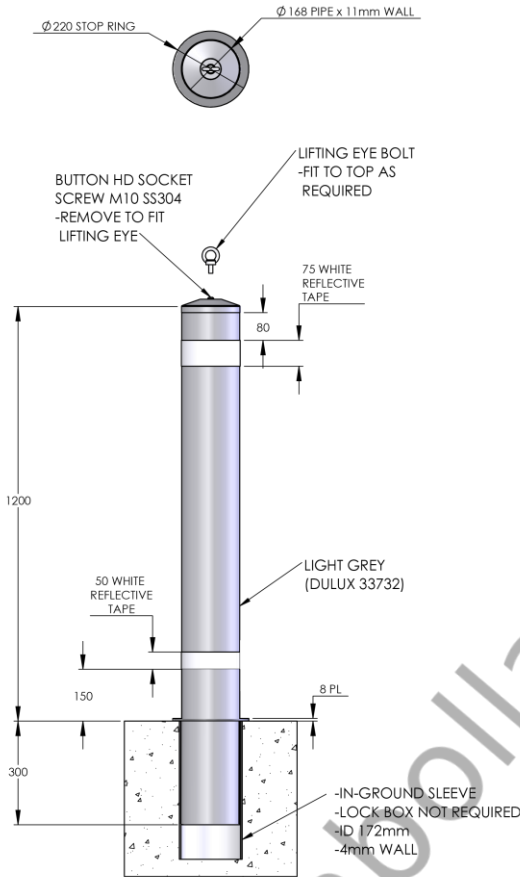

7-11 Bollards

AB-HI168-711

DIA	168mm
Height	1500mm
Material	Powder Coated in Light Grey (DULUX 33732)
Installation	Sub-Surface Mounted. Removable.
Additional Notes	Bollard Comes with lifting Eye Bolt & Branded Reflective Tape.