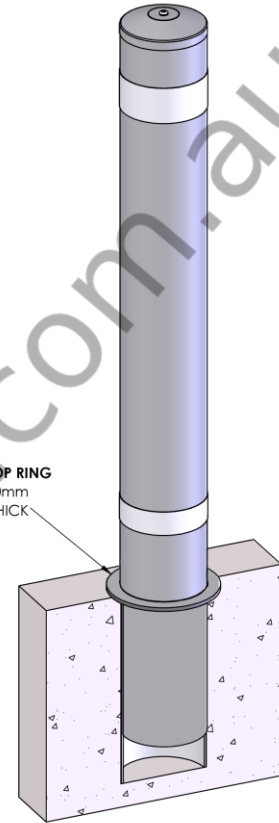

7-11 Bollards

AB-HI168-711

DIA	168mm
Height	1500mm
Material	Powder Coated in Light Grey (DULUX 33732)
Installation	Sub-Surface Mounted. Removable.
Additional Notes	Bollard Comes with lifting Eye Bolt & Branded Reflective Tape.