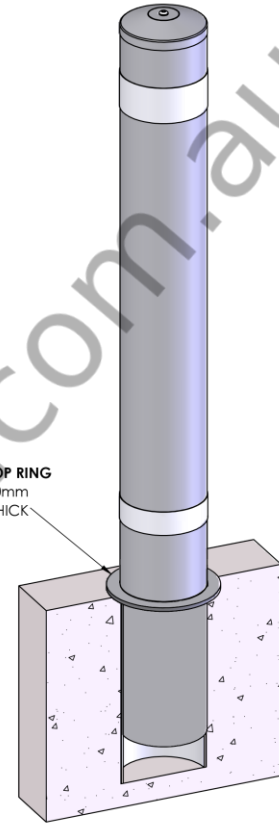

Caltex Bollards

AB-HI168-CALTEX

DIA	168mm
Height	1500mm
Material	Powder Coated in Light Grey (DULUX 33732)
Installation	Sub-Surface Mounted. Removable.
Additional Notes	Bollard Comes with lifting Eye Bolt & Branded Reflective Tape.