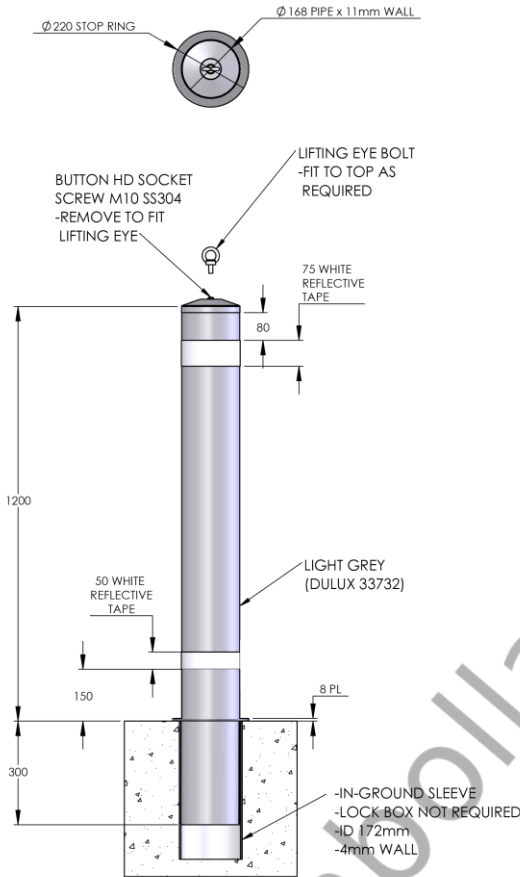

Caltex Bollards

AB-HI168-CALTEX

DIA	168mm
Height	1500mm
Material	Powder Coated in Light Grey (DULUX 33732)
Installation	Sub-Surface Mounted. Removable.
Additional Notes	Bollard Comes with lifting Eye Bolt & Branded Reflective Tape.