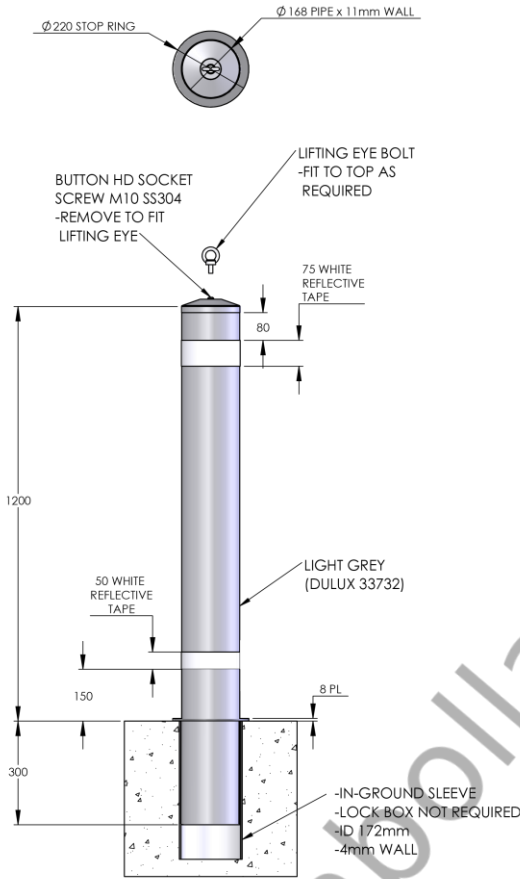

Caltex Bollards

AB-HI168-1500G

DIA	168mm
Height	1500mm
Material	Powder Coated in Light Grey (DULUX 33732)
Installation	Sub-Surface Mounted. Removable.
Additional Notes	Bollard Comes with lifting Eye Bolt & Branded Reflective Tape.