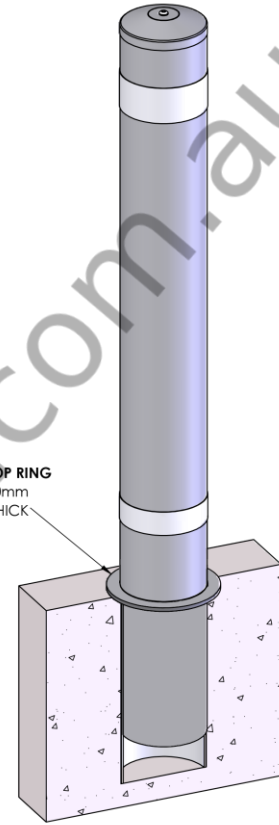

Caltex Bollards

AB-HI168-1500G

DIA	168mm
Height	1500mm
Material	Powder Coated in Light Grey (DULUX 33732)
Installation	Sub-Surface Mounted. Removable.
Additional Notes	Bollard Comes with lifting Eye Bolt & Branded Reflective Tape.