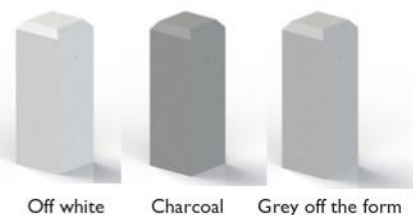

Colossus Rectangular Bollard

Fixed Insitu
150NB Insert

Material Concrete
Finish Off-white etched finish / Grey off the form / Charcoal etched finish

Fixed Insitu Concrete Rectangular Bollard
900mm Height- Insert 700mm Above-Ground 300mm Below
12mm Cast-In Ferrules for Lifting
400x400mm wide.

All Concrete Bollards are poured insitu. Which includes base plate mounted, sub-surface mounted concrete bollards.
It is one piece.