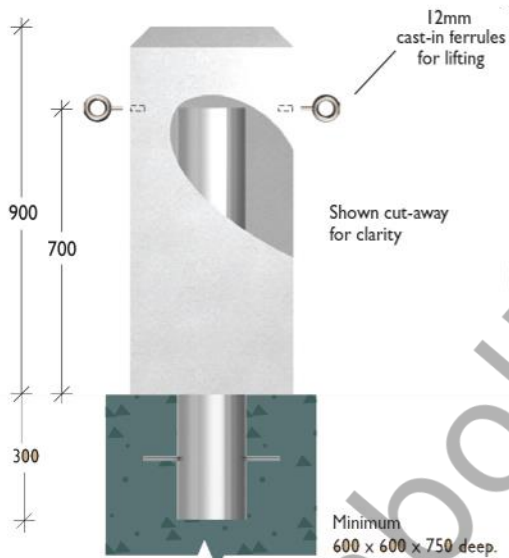

Colossus Rectangular Bollard

Fixed Insitu
150NB Insert

Material Concrete
Finish Off-white etched finish / Grey off the form / Charcoal etched finish

Fixed Insitu Concrete Rectangular Bollard
900mm Height- Insert 700mm Above-Ground 300mm Below
12mm Cast-In Ferrules for Lifting
400x400mm wide.

All Concrete Bollards are poured insitu. Which includes base plate mounted, sub-surface mounted concrete bollards.
It is one piece.