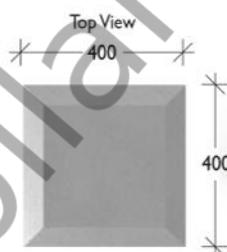

Colossus Rectangular Bollard

Fixed Insitu
150NB Insert

Material Concrete
Finish Off-white etched finish / Grey off the form / Charcoal etched finish

Fixed Insitu Concrete Rectangular Bollard
900mm Height- Insert 700mm Above-Ground 300mm Below
12mm Cast-In Ferrules for Lifting
400x400mm wide.

All Concrete Bollards are poured insitu. Which includes base plate mounted, sub-surface mounted concrete bollards.
It is one piece.