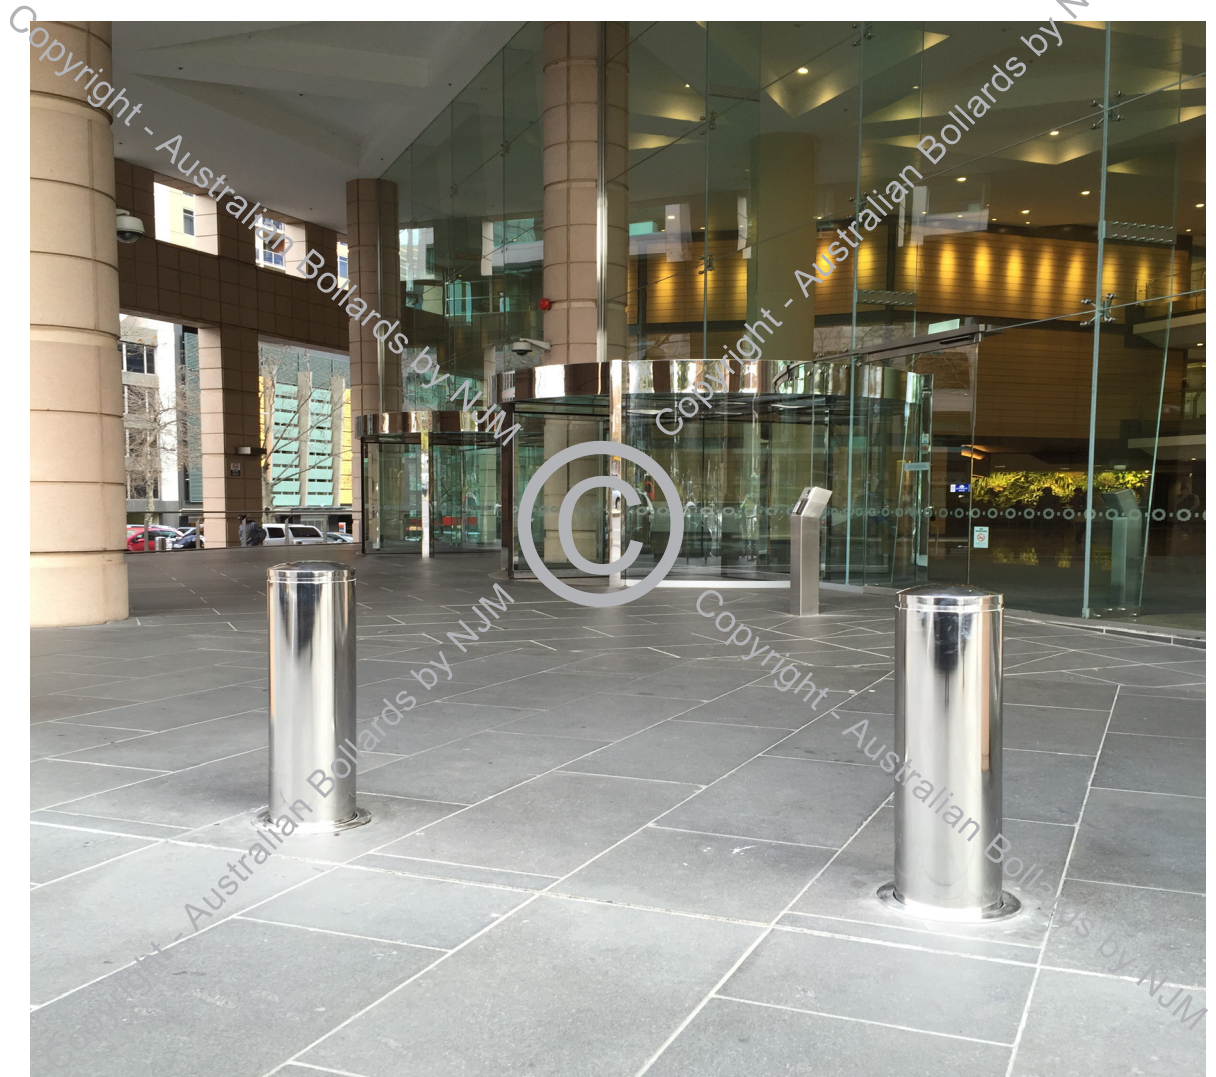

# Australian Bollards

australianbollards.com.au

**AB-RK220-S**

**Removable Key**

**Lockable Bollards**

The Essential First Step

Height 1100mm

Diameter 220mm

Material 304 Grade Stainless Steel

Installation Core Drilled

Additional Notes Bollard is Key Lockable, Removable.  
Meets OH&S lift-able weight guidelines for manual handling.