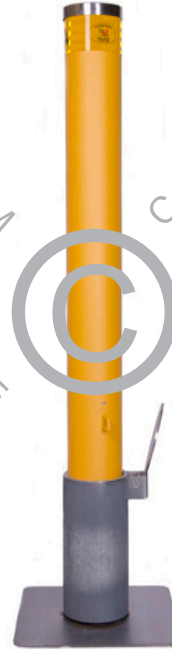

**AB-WTPL114-RY**  
**Removable and**  
**Pad-Lockable**  
**Bollard**

The Essential First Step

Post Dimensions	1300mm (Height) x 114mm (DIA) with 1000mm above ground
Base Dimensions	300mm (Height) x 140mm (DIA) Housing comes with Lid.
Material	Galvanised Steel, Powder Coat Yellow.
Installation	Sub-Surface Mounted (Core Drilled)
Weight	32 Kg
Additional Notes	<p>A heavier version of our Core Drilled range, primarily used where the bollard only needs to be removed occasionally.</p> <p>Stainless Steel Cap. Bollard comes with branded reflective tape.</p> <p>Also Comes in key-lockable.</p>