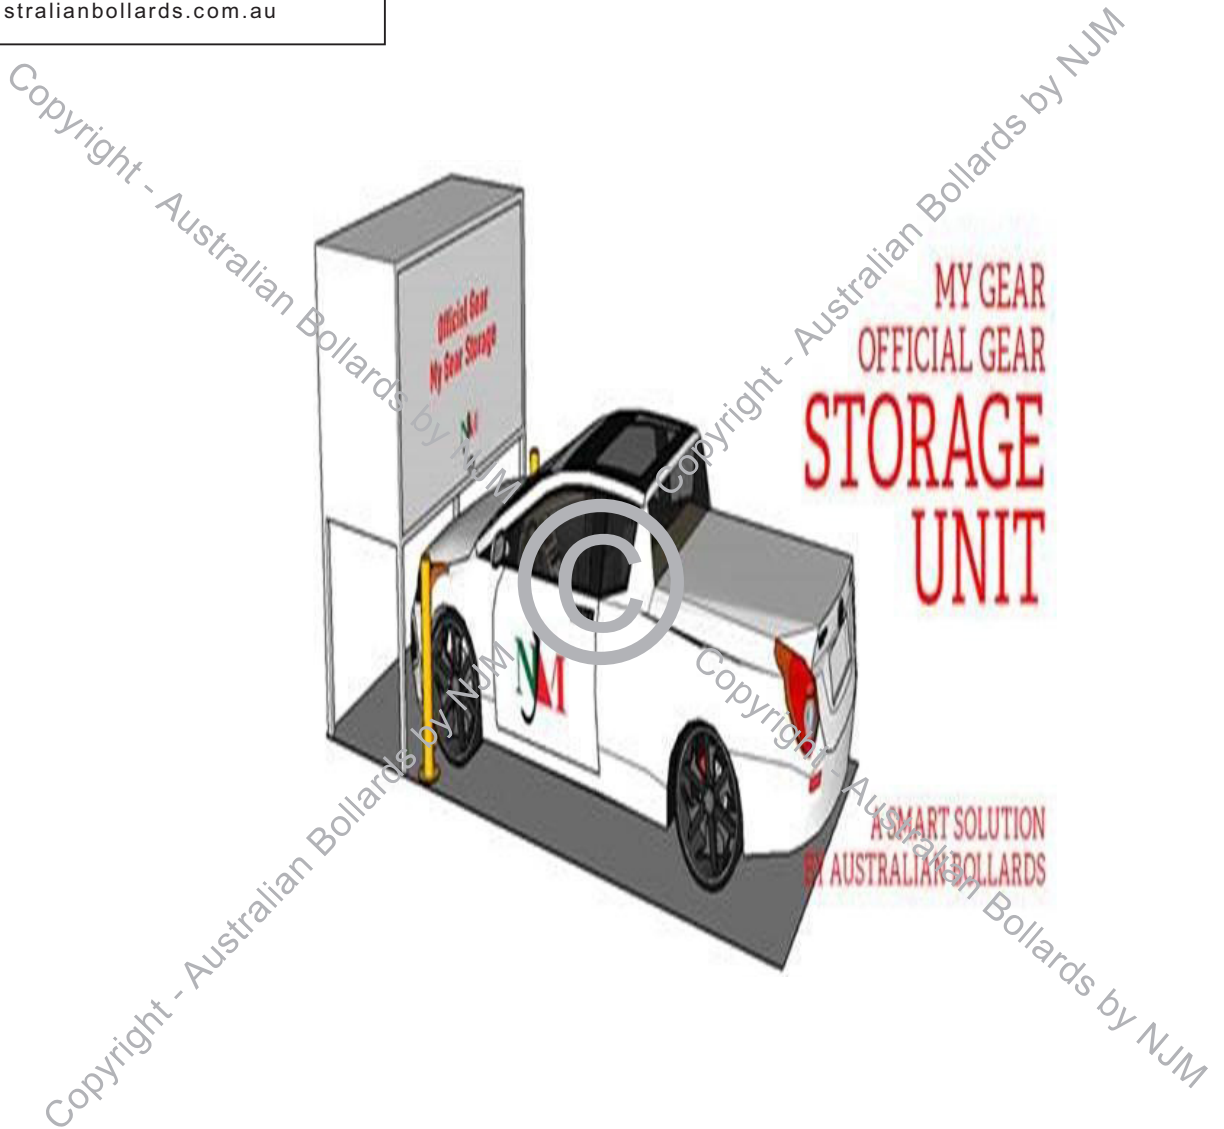

AB-CPSL-2300
Official Gear
My Gear Storage
Unit

The Essential First Step

Length	2510mm
Width	1100mm
Height	1250mm
Height Above Ground	2300mm
Storage Capacity	3.1 m ³
Material	Steel Construction
Additional Notes	<p>These Over Bonnet Storage Units have Loading Capacity of 100pcs/40HQ. They contain secure 3 point lockable door with gas struts for easy door opening & closing and adjustable feet for uneven floors.</p> <p>These units are also available in Aluminium construction with internal adjustable shelving as an optional feature.</p>